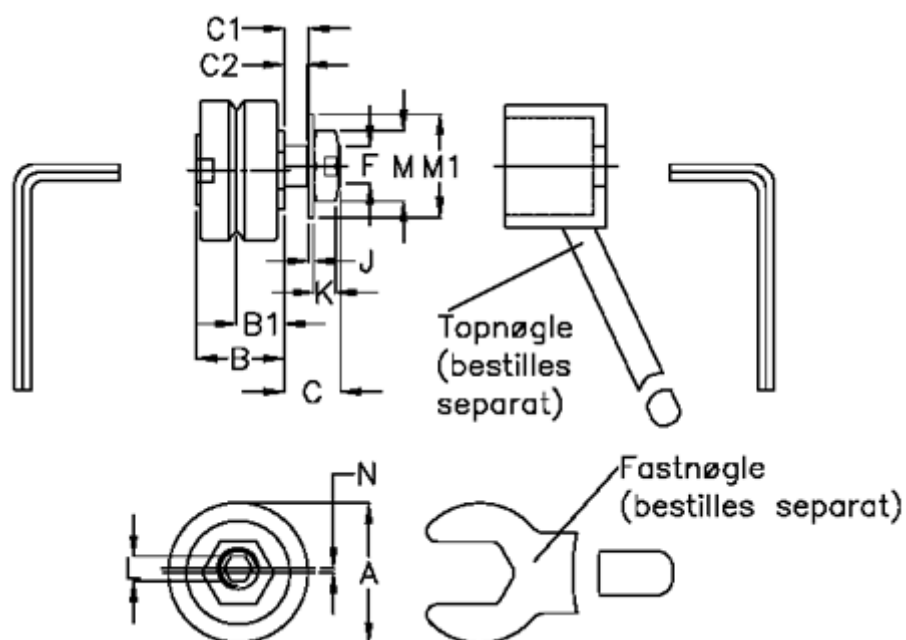

Article number: 057153103404

Description: HEPCO GV3 bearing SJ 34 ENS  
Standard With Short Stud

## Measures

a = 34.0

B = 21.3

B1 = 11.50

C = 13.8

C1 = 6.6

C2 = 5.2

F = M10 x 1,25

J = 1.25

K = 6.0

L = 4

M = 17

M1 = 21

N = 1.00

Weight kg/1000 = 0.115